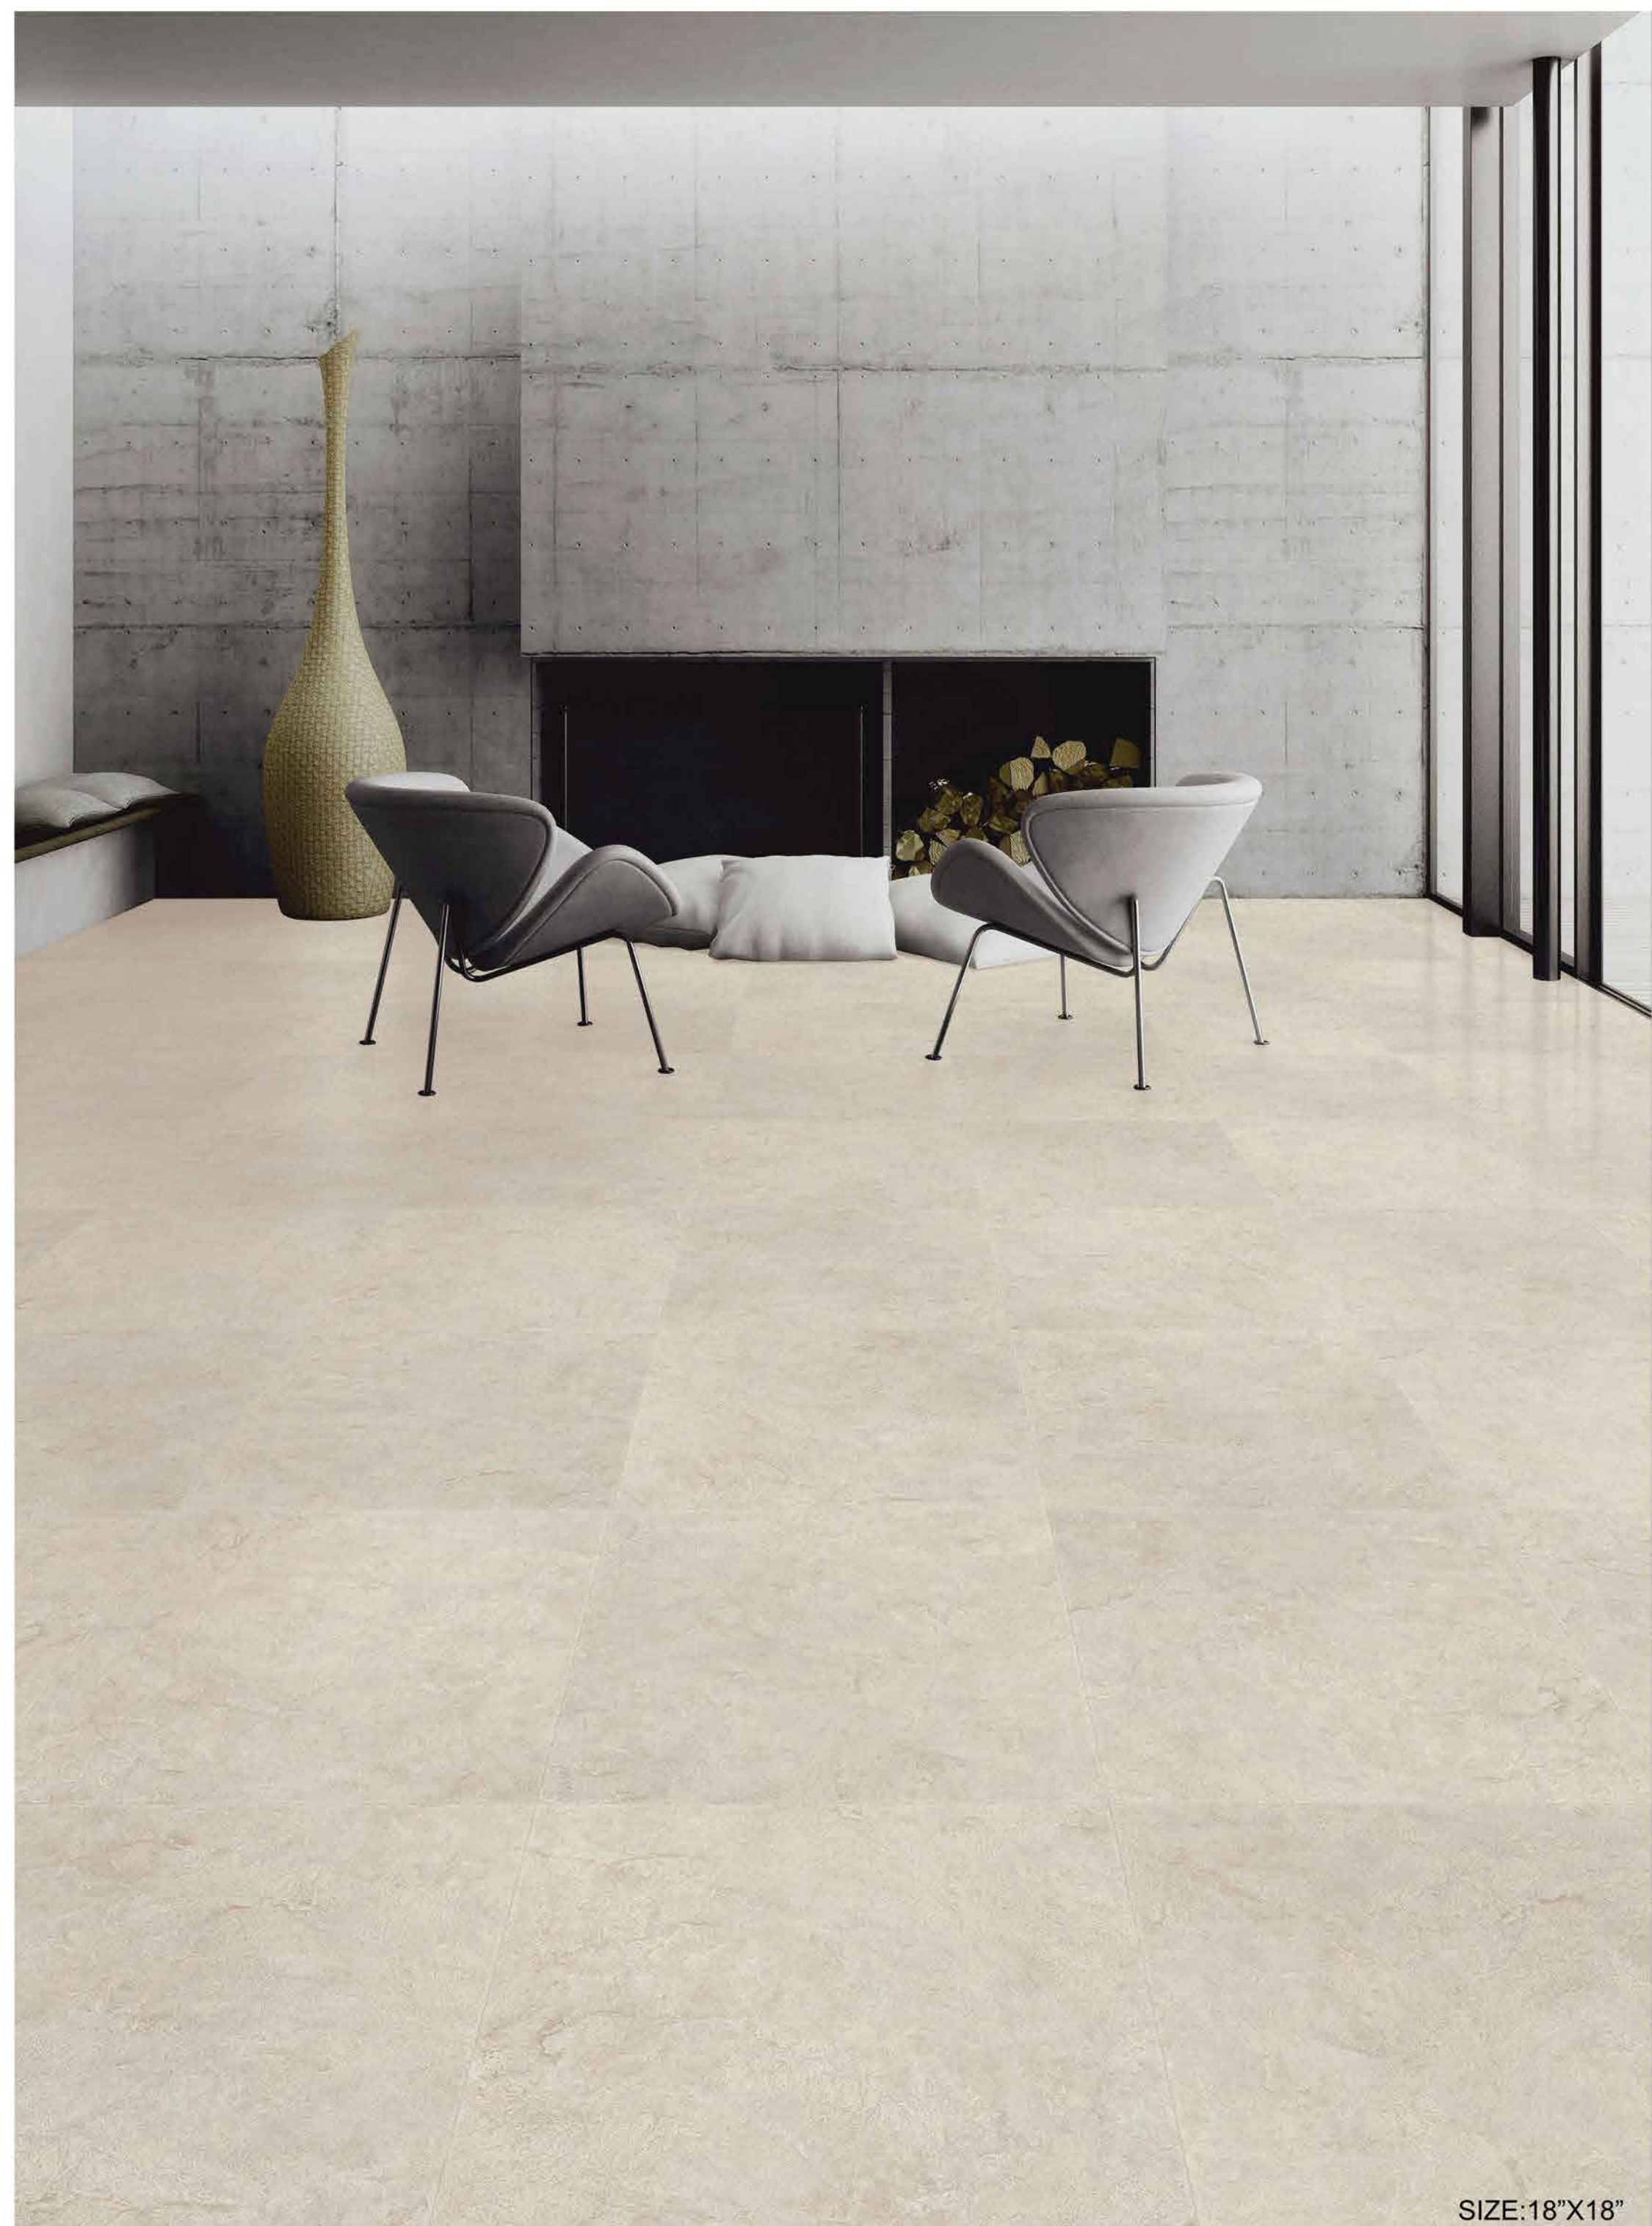

TA-7031 - LEOMA

A blend of rock textures combined with natural serenity.

TA-D-7031-D05

L:1270mm W:985mm

SIZE:18"X18"

TA-D-7031-D05

TA-D-7031-D06

TA-D-7031-D07