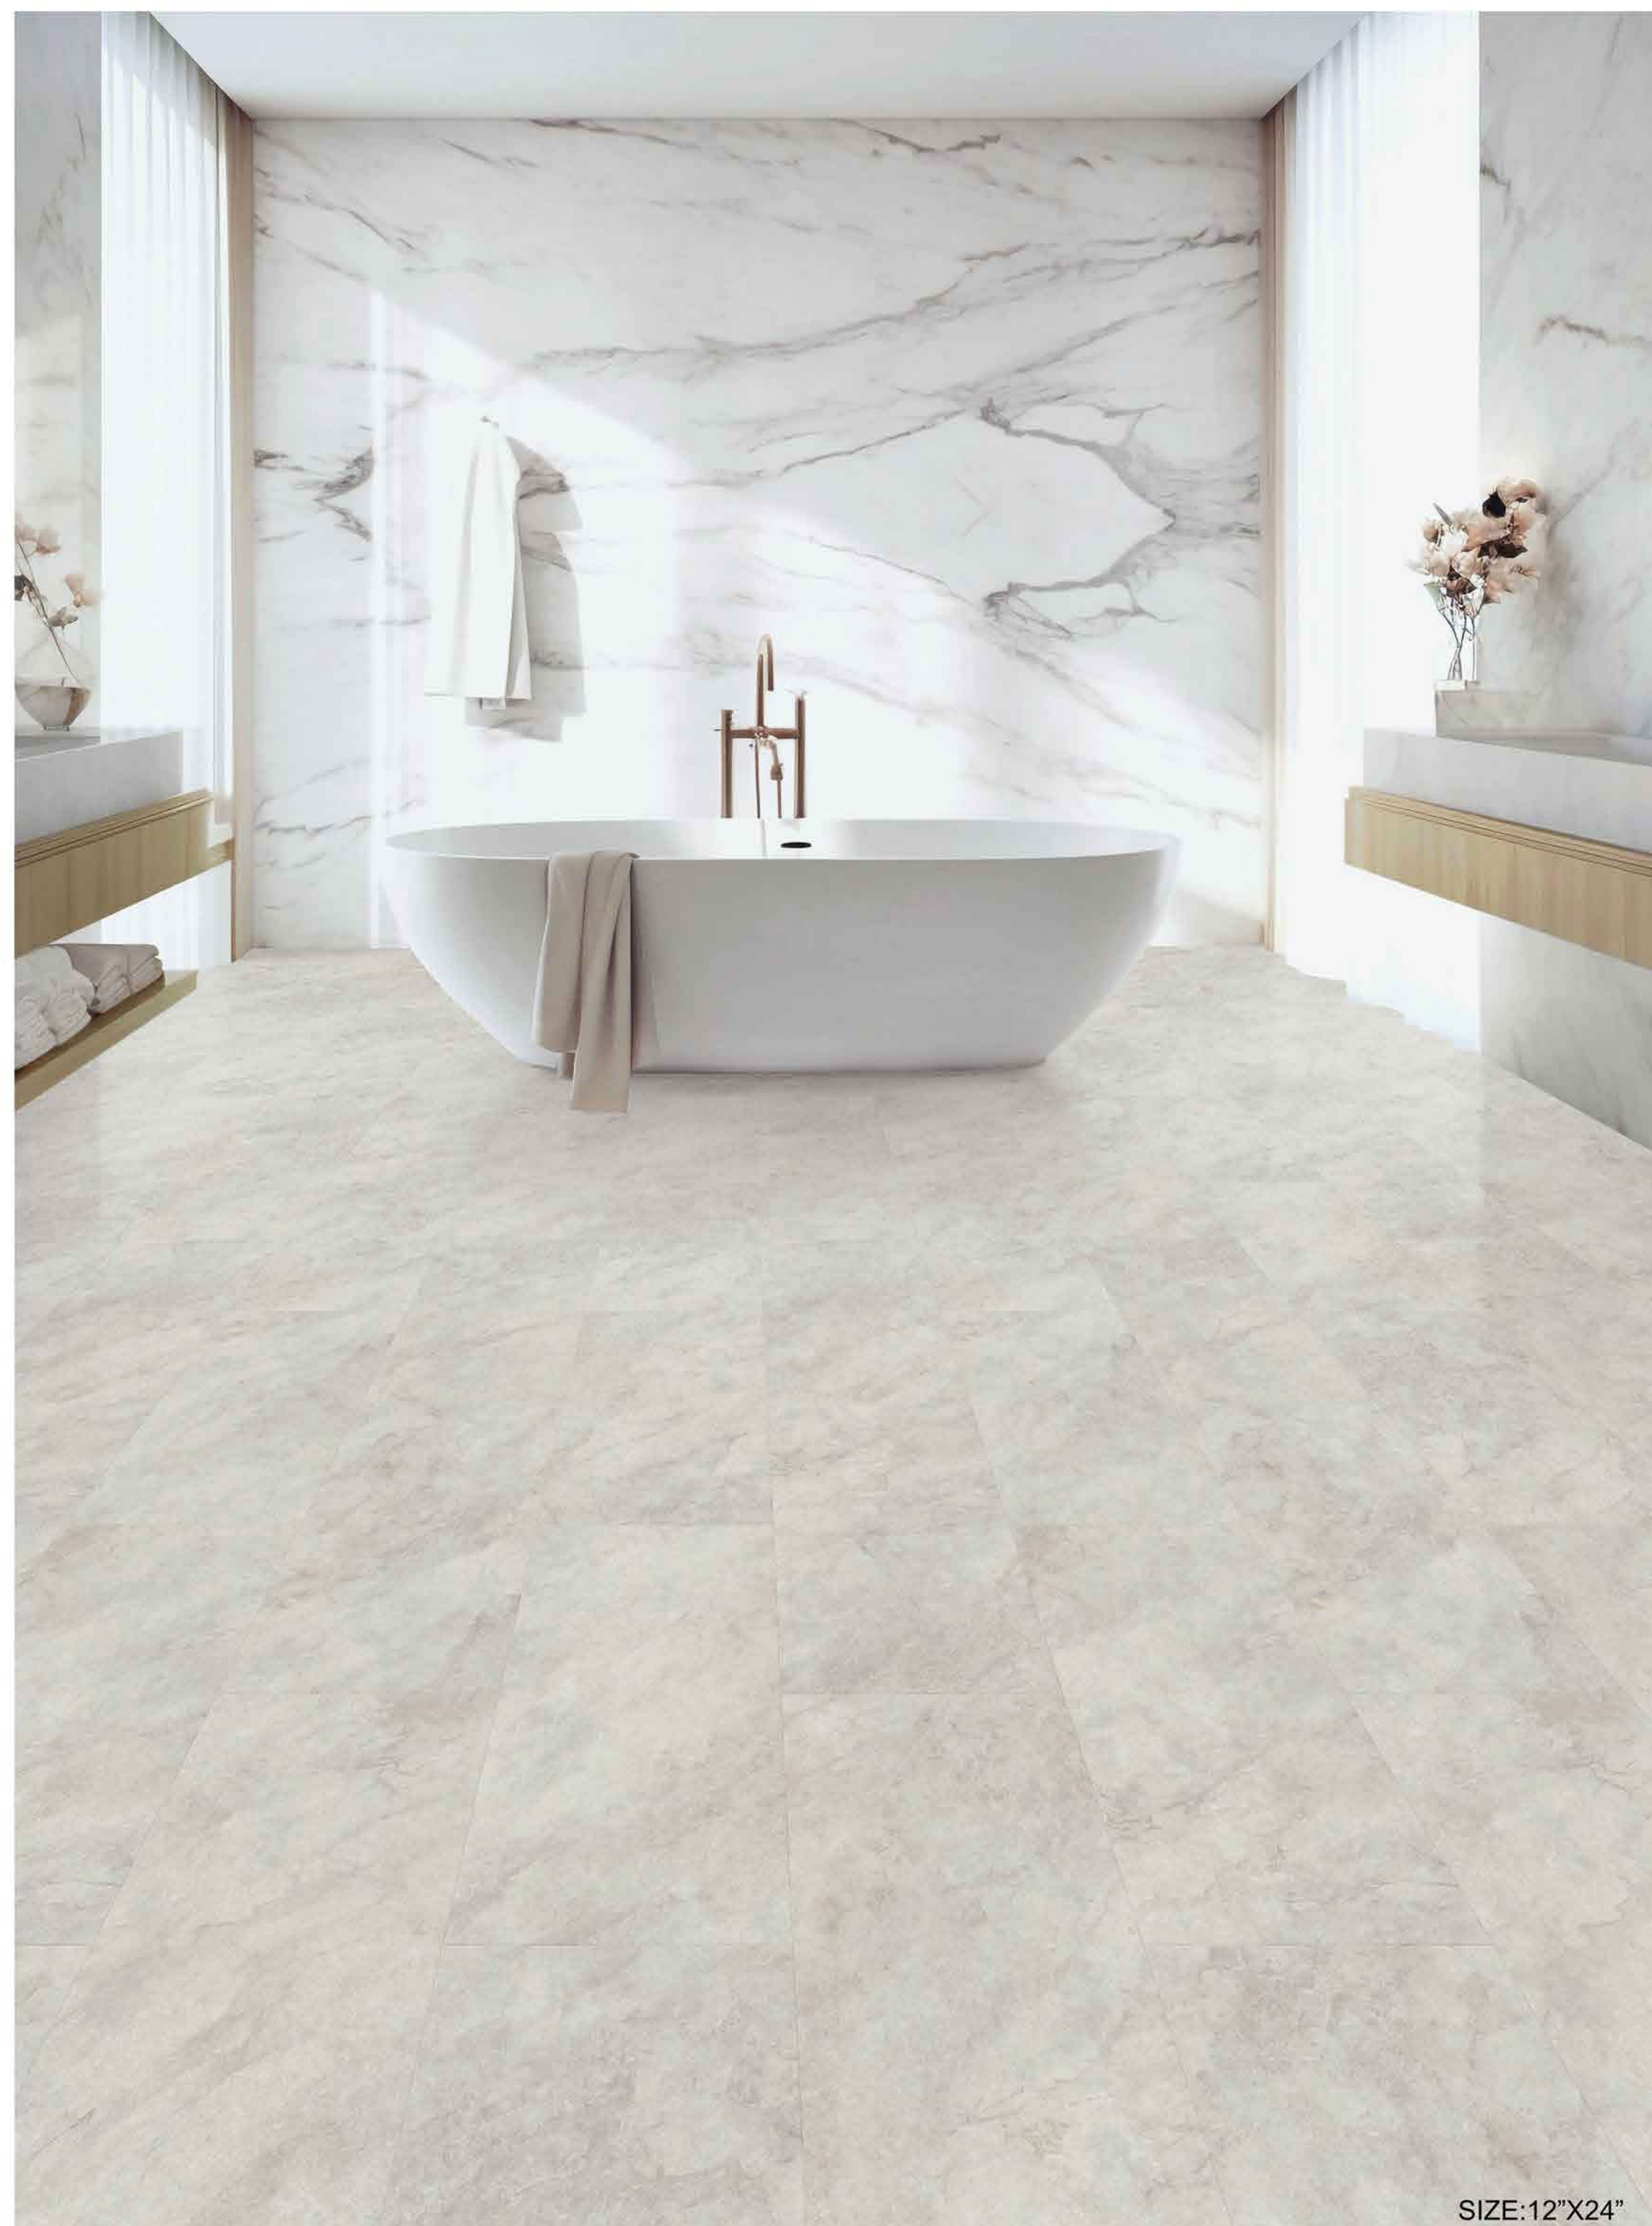

TA-7071 -VERDON

TCP

Create a versatile stone floor that harmonizes with any shade of brown or gray.

TA- 7081- DECATUR

Decatur features a natural wood finish, making it a perfect fit for any area of your home.