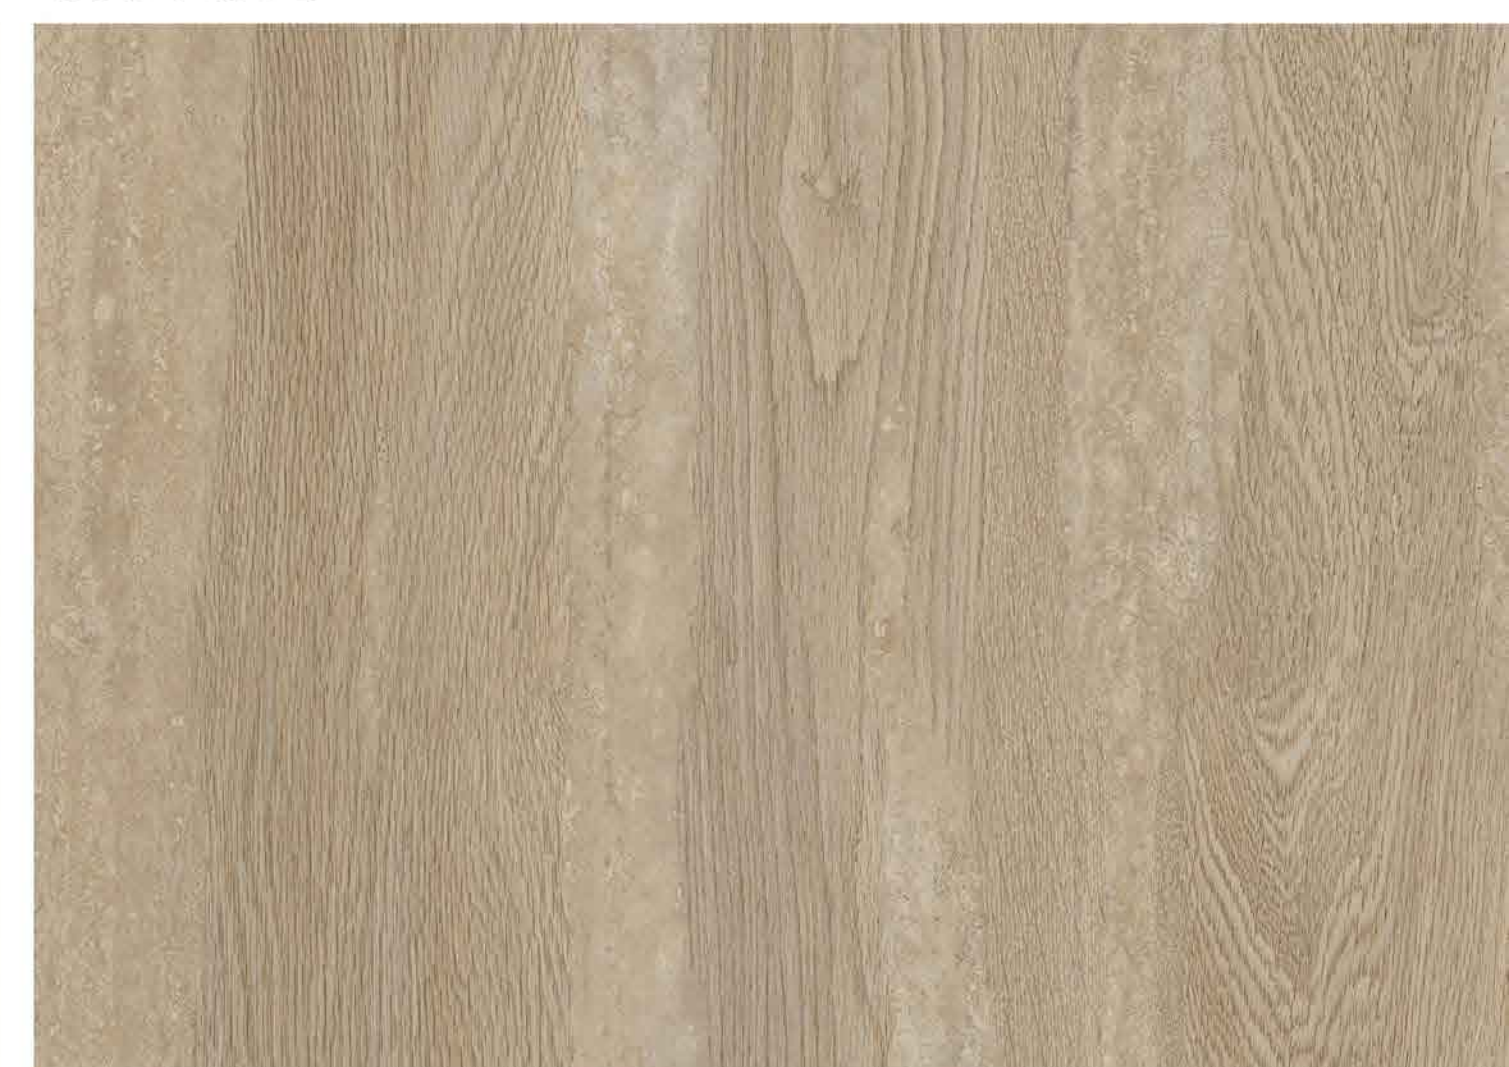

TA-7071 -VERDON

TCP

Create a versatile stone floor that harmonizes with any shade of brown or gray.

TA- 7081- DECATUR

Decatur features a natural wood finish, making it a perfect fit for any area of your home.