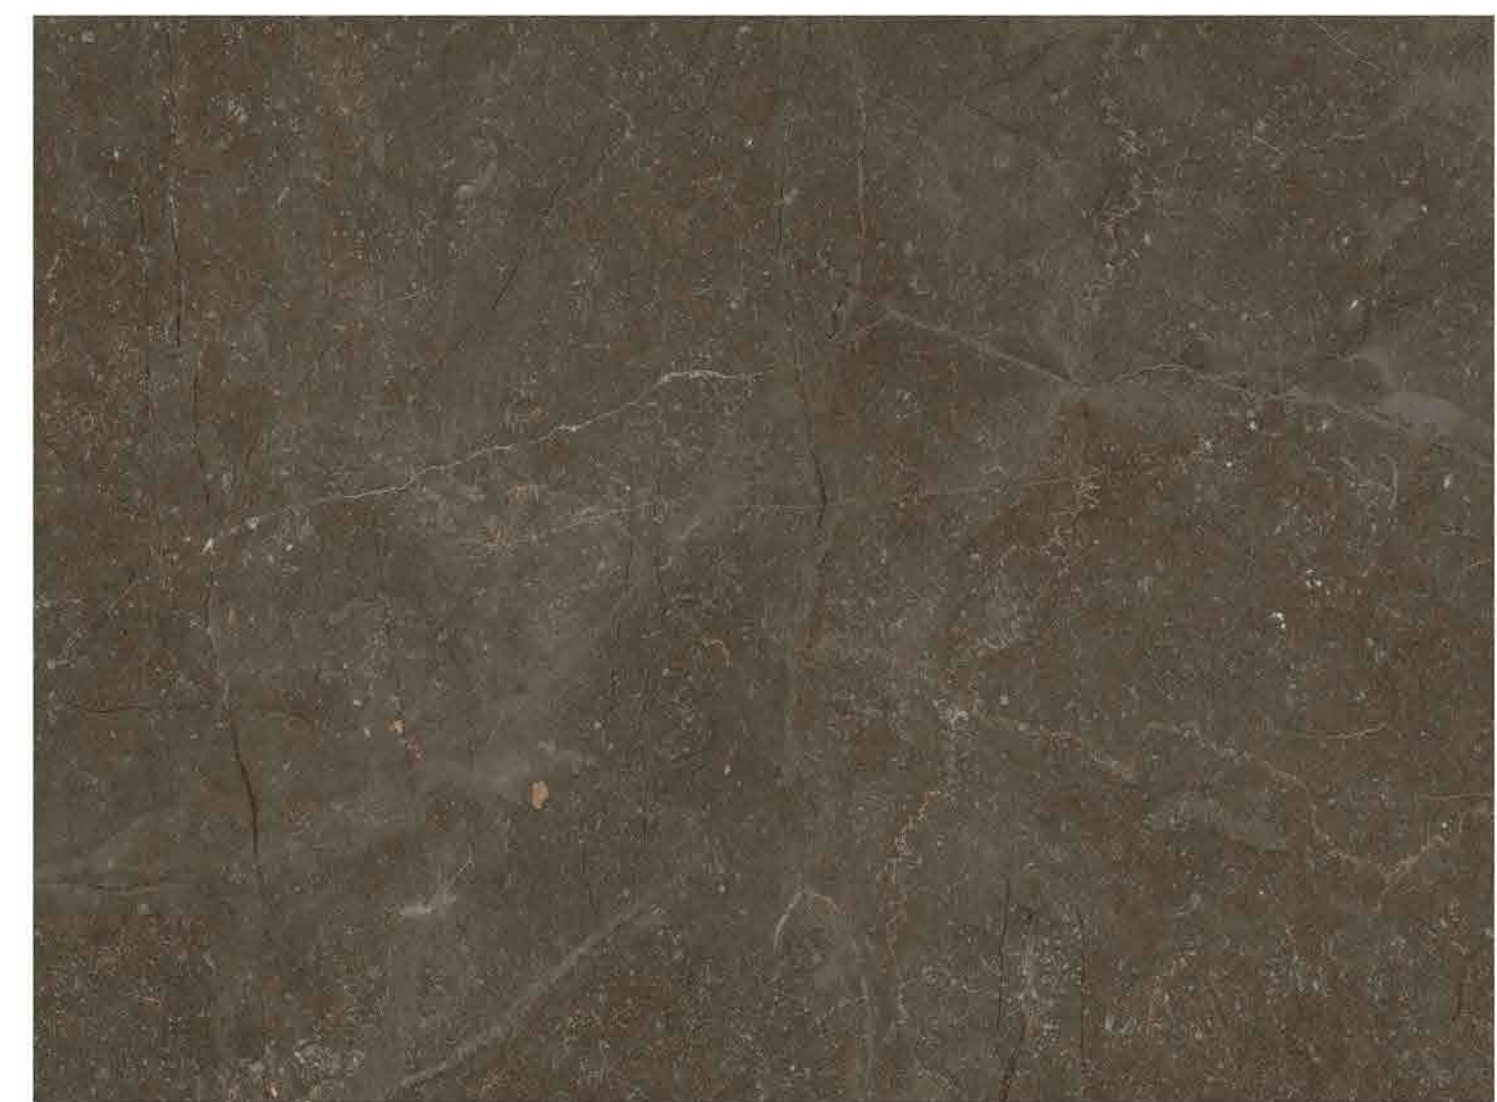

TCP

TMG-11001 -LODA MARBLE

TCP

Elegant looks and high-performance level make your home texture impressive.

TMG-D-11001-1

L:1580mm W:985mm

SIZE:12"X24"

TMG-D-11001-1

TMG-D-11001-2

TMG-D-11001-4

TMG-D-11001-5

TMG-D-11001-6

TMG-D-11001-7

TMG-11011 - ROCHELLE MARBLE

Rochelle Marble is a good idea for the minimalist house owner to keep up with the interior design trend.

TMG-11021 -MEADE SANDSTONE

TCP

The neutral design is suitable for both modern and traditional interiors.

TMG-11031 - VIDAL MARBLE

TCP

The marble texture is elegant and never gets old.

TMG- 11051- PRIMM MARBLE

Compared to white marble patterns, **Primm Marble** retains its unique flow surface.

TA-7071 -VERDON

TCP

Create a versatile stone floor that harmonizes with any shade of brown or gray.

TA- 7081- DECATUR

Decatur features a natural wood finish, making it a perfect fit for any area of your home.